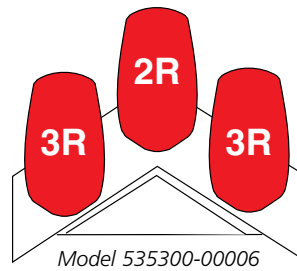

> How to Order

Choose one of the pre-select models or configure a model with the Specify All Options (SAO) forms provided at www.fedsig.com. For additional information on the Three-Pod Vector, call us at (800) 264-3578.

Pre-Select Models

All models include a permanent mount kit.

Three-Pod Vector (Halogen)

VC2101 (1) 95 FPM in Pods 1 & 3 and
(1) 175 FPM rotator in Pod 2

VC2112 (1) 95 FPM in Pods 1 & 3 and
(1) traffic clearing light in Pod 2

Three-Pod Vector SL (LED)

535300-00006 (3) Red Solaris LED modules
in Pods 1 & 3
(2) Red Solaris LED modules in Pod 2
(Dome colors: Red/Red/Red)

535300-00014 (3) Red Solaris LED modules
in Pods 1 & 3
(2) White Solaris LED modules in
Pod 2 (Not NFPA Compliant)
(Dome colors: Red/White/Red)

535300-00010 (3) Blue Solaris LED modules
in Pods 1 & 3
(2) Blue Solaris LED modules in Pod 2
(Dome colors: Blue/Blue/Blue)

535300-00011 (3) Amber Solaris LED modules
in Pods 1 & 3
(2) Amber Solaris LED modules in Pod 2
(Dome colors: Amber/Amber/Amber)

Optional Mounting Kit

VC21MK Magnetic Mount Kit (ordered separately)

SAO Forms

3PVC-WKS Halogen only
3PVC SL-WKS Solaris LED or Solaris LED/Halogen
combinations

Pre-Select Models

Legend			
	95 FPM rotator	2A	(2) Amber Solaris
		3A	(3) Amber Solaris
	175 FPM rotator	2B	(2) Blue Solaris
		3B	(3) Blue Solaris
	Traffic Clearing Light	2R	(2) Red Solaris
		3R	(3) Red Solaris
		2W	(2) White Solaris

	Halogen	LED
Physical Specification		
Current Draw	12.9A (per bar)	1.0A* (each reflector)
Physical Specifications		
Length	20.5 in (52.1 cm)	
Width	19.0 in (48.3 cm)	
Height	5.9 in (15.0 cm)	
Ship Weight		
	14.0 lbs (6.4 kg)	18.0 lbs (8.2 kg)

*Amp draws stated at "steady-on" for both rotating and flashing lights. During normal operation, amp draw of flashing lights may be as much as 50% lower than stated amount.

2645 Federal Signal Drive, University Park, IL 60484-0975
Tel.: (800) 264-3578 • Fax: (800) 682-8022
www.fedsig.com

Vector, Solaris and Intelli-Flash are trademarks of Federal Signal Corporation.

©2010 Federal Signal Corporation. M1515 I 1207