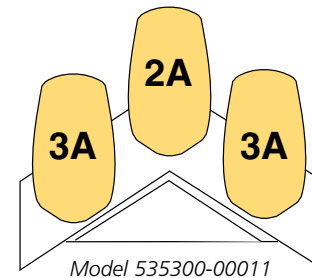

> How to Order

Choose one of the pre-select models or configure a model with the Specify All Options (SAO) forms provided at www.fedsig.com. For additional information on the Three-Pod Vector, call us at (800) 264-3578.

Pre-Select Models

All models include a permanent mount kit.

Three-Pod Vector (Halogen)

VC2101 (1) 95 FPM in Pods 1 & 3 and
(1) 175 FPM rotator in Pod 2

VC2112 (1) 95 FPM in Pods 1 & 3 and
(1) traffic clearing light in Pod 2

Three-Pod Vector SL (LED)

535300-00006 (3) Red Solaris LED modules
in Pods 1 & 3
(2) Red Solaris LED modules in Pod 2
(Dome colors: Red/Red/Red)

535300-00014 (3) Red Solaris LED modules
in Pods 1 & 3
(2) White Solaris LED modules in
Pod 2 (Not NFPA Compliant)
(Dome colors: Red/White/Red)

535300-00010 (3) Blue Solaris LED modules
in Pods 1 & 3
(2) Blue Solaris LED modules in Pod 2
(Dome colors: Blue/Blue/Blue)

535300-00011 (3) Amber Solaris LED modules
in Pods 1 & 3
(2) Amber Solaris LED modules in Pod 2
(Dome colors: Amber/Amber/Amber)

Optional Mounting Kit

VC21MK Magnetic Mount Kit (ordered separately)

SAO Forms

3PVC-WKS Halogen only
3PVC SL-WKS Solaris LED or Solaris LED/Halogen
combinations

Pre-Select Models

Legend			
	95 FPM rotator	2A	(2) Amber Solaris
		3A	(3) Amber Solaris
	175 FPM rotator	2B	(2) Blue Solaris
		3B	(3) Blue Solaris
	Traffic Clearing Light	2R	(2) Red Solaris
		3R	(3) Red Solaris
		2W	(2) White Solaris

	Halogen	LED
Physical Specification		
Current Draw	12.9A (per bar)	1.0A* (each reflector)
Physical Specifications		
Length	20.5 in (52.1 cm)	
Width	19.0 in (48.3 cm)	
Height	5.9 in (15.0 cm)	
Ship Weight		
	14.0 lbs (6.4 kg)	18.0 lbs (8.2 kg)

*Amp draws stated at "steady-on" for both rotating and flashing lights. During normal operation, amp draw of flashing lights may be as much as 50% lower than stated amount.

2645 Federal Signal Drive, University Park, IL 60484-0975
Tel.: (800) 264-3578 • Fax: (800) 682-8022
www.fedsig.com

Vector, Solaris and Intelli-Flash are trademarks of Federal Signal Corporation.

©2010 Federal Signal Corporation. M1515 I 1207