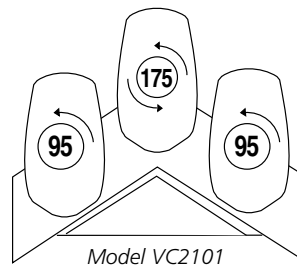

> How to Order

Choose one of the pre-select models or configure a model with the Specify All Options (SAO) forms provided at www.fedsig.com. For additional information on the Three-Pod Vector, call us at (800) 264-3578.

Pre-Select Models

All models include a permanent mount kit.

Three-Pod Vector (Halogen)

VC2101 (1) 95 FPM in Pods 1 & 3 and
(1) 175 FPM rotator in Pod 2

VC2112 (1) 95 FPM in Pods 1 & 3 and
(1) traffic clearing light in Pod 2

Three-Pod Vector SL (LED)

535300-00006 (3) Red Solaris LED modules
in Pods 1 & 3
(2) Red Solaris LED modules in Pod 2
(Dome colors: Red/Red/Red)

535300-00014 (3) Red Solaris LED modules
in Pods 1 & 3
(2) White Solaris LED modules in
Pod 2 (Not NFPA Compliant)
(Dome colors: Red/White/Red)

535300-00010 (3) Blue Solaris LED modules
in Pods 1 & 3
(2) Blue Solaris LED modules in Pod 2
(Dome colors: Blue/Blue/Blue)

535300-00011 (3) Amber Solaris LED modules
in Pods 1 & 3
(2) Amber Solaris LED modules in Pod 2
(Dome colors: Amber/Amber/Amber)

Optional Mounting Kit

VC21MK Magnetic Mount Kit (ordered separately)

SAO Forms

3PVC-WKS Halogen only
3PVC SL-WKS Solaris LED or Solaris LED/Halogen
combinations

Pre-Select Models

Legend			
	95 FPM rotator	2A	(2) Amber Solaris
		3A	(3) Amber Solaris
	175 FPM rotator	2B	(2) Blue Solaris
		3B	(3) Blue Solaris
	Traffic Clearing Light	2R	(2) Red Solaris
		3R	(3) Red Solaris
		2W	(2) White Solaris

	Halogen	LED
Physical Specification		
Current Draw	12.9A (per bar)	1.0A* (each reflector)
Physical Specifications		
Length	20.5 in (52.1 cm)	
Width	19.0 in (48.3 cm)	
Height	5.9 in (15.0 cm)	
Ship Weight		
	14.0 lbs (6.4 kg)	18.0 lbs (8.2 kg)

*Amp draws stated at "steady-on" for both rotating and flashing lights. During normal operation, amp draw of flashing lights may be as much as 50% lower than stated amount.

2645 Federal Signal Drive, University Park, IL 60484-0975
Tel.: (800) 264-3578 • Fax: (800) 682-8022
www.fedsig.com

Vector, Solaris and Intelli-Flash are trademarks of Federal Signal Corporation.

©2010 Federal Signal Corporation. M1515 I 1207