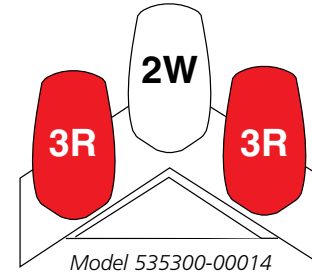

> How to Order

Choose one of the pre-select models or configure a model with the Specify All Options (SAO) forms provided at www.fedsig.com. For additional information on the Three-Pod Vector, call us at (800) 264-3578.

Pre-Select Models

All models include a permanent mount kit.

Three-Pod Vector (Halogen)

VC2101 (1) 95 FPM in Pods 1 & 3 and
(1) 175 FPM rotator in Pod 2

VC2112 (1) 95 FPM in Pods 1 & 3 and
(1) traffic clearing light in Pod 2

Three-Pod Vector SL (LED)

535300-00006 (3) Red Solaris LED modules
in Pods 1 & 3
(2) Red Solaris LED modules in Pod 2
(Dome colors: Red/Red/Red)

535300-00014 (3) Red Solaris LED modules
in Pods 1 & 3
(2) White Solaris LED modules in
Pod 2 (Not NFPA Compliant)
(Dome colors: Red/White/Red)

535300-00010 (3) Blue Solaris LED modules
in Pods 1 & 3
(2) Blue Solaris LED modules in Pod 2
(Dome colors: Blue/Blue/Blue)

535300-00011 (3) Amber Solaris LED modules
in Pods 1 & 3
(2) Amber Solaris LED modules in Pod 2
(Dome colors: Amber/Amber/Amber)

Optional Mounting Kit

VC21MK Magnetic Mount Kit (ordered separately)

SAO Forms

3PVC-WKS Halogen only
3PVC SL-WKS Solaris LED or Solaris LED/Halogen
combinations

Pre-Select Models

Legend			
	95 FPM rotator	2A	(2) Amber Solaris
		3A	(3) Amber Solaris
	175 FPM rotator	2B	(2) Blue Solaris
		3B	(3) Blue Solaris
	Traffic Clearing Light	2R	(2) Red Solaris
		3R	(3) Red Solaris
		2W	(2) White Solaris

	Halogen	LED
Physical Specification		
Current Draw	12.9A (per bar)	1.0A* (each reflector)
Physical Specifications		
Length	20.5 in (52.1 cm)	
Width	19.0 in (48.3 cm)	
Height	5.9 in (15.0 cm)	
Ship Weight		
	14.0 lbs (6.4 kg)	18.0 lbs (8.2 kg)

*Amp draws stated at "steady-on" for both rotating and flashing lights. During normal operation, amp draw of flashing lights may be as much as 50% lower than stated amount.

2645 Federal Signal Drive, University Park, IL 60484-0975
Tel.: (800) 264-3578 • Fax: (800) 682-8022
www.fedsig.com

Vector, Solaris and Intelli-Flash are trademarks of Federal Signal Corporation.

©2010 Federal Signal Corporation. M1515 I 1207