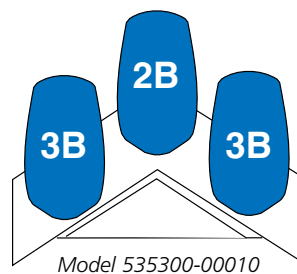

> How to Order

Choose one of the pre-select models or configure a model with the Specify All Options (SAO) forms provided at www.fedsig.com. For additional information on the Three-Pod Vector, call us at (800) 264-3578.

Pre-Select Models

All models include a permanent mount kit.

Three-Pod Vector (Halogen)

VC2101 (1) 95 FPM in Pods 1 & 3 and
(1) 175 FPM rotator in Pod 2

VC2112 (1) 95 FPM in Pods 1 & 3 and
(1) traffic clearing light in Pod 2

Three-Pod Vector SL (LED)

535300-00006 (3) Red Solaris LED modules
in Pods 1 & 3
(2) Red Solaris LED modules in Pod 2
(Dome colors: Red/Red/Red)

535300-00014 (3) Red Solaris LED modules
in Pods 1 & 3
(2) White Solaris LED modules in
Pod 2 (Not NFPA Compliant)
(Dome colors: Red/White/Red)

535300-00010 (3) Blue Solaris LED modules
in Pods 1 & 3
(2) Blue Solaris LED modules in Pod 2
(Dome colors: Blue/Blue/Blue)

535300-00011 (3) Amber Solaris LED modules
in Pods 1 & 3
(2) Amber Solaris LED modules in Pod 2
(Dome colors: Amber/Amber/Amber)

Optional Mounting Kit

VC21MK Magnetic Mount Kit (ordered separately)

SAO Forms

3PVC-WKS Halogen only
3PVC SL-WKS Solaris LED or Solaris LED/Halogen
combinations

Pre-Select Models

Legend			
	95 FPM rotator	2A	(2) Amber Solaris
		3A	(3) Amber Solaris
	175 FPM rotator	2B	(2) Blue Solaris
		3B	(3) Blue Solaris
	Traffic Clearing Light	2R	(2) Red Solaris
		3R	(3) Red Solaris
		2W	(2) White Solaris

	Halogen	LED
Physical Specification		
Current Draw	12.9A (per bar)	1.0A* (each reflector)
Physical Specifications		
Length	20.5 in (52.1 cm)	
Width	19.0 in (48.3 cm)	
Height	5.9 in (15.0 cm)	
Ship Weight		
	14.0 lbs (6.4 kg)	18.0 lbs (8.2 kg)

*Amp draws stated at "steady-on" for both rotating and flashing lights. During normal operation, amp draw of flashing lights may be as much as 50% lower than stated amount.

2645 Federal Signal Drive, University Park, IL 60484-0975
Tel.: (800) 264-3578 • Fax: (800) 682-8022
www.fedsig.com

Vector, Solaris and Intelli-Flash are trademarks of Federal Signal Corporation.

©2010 Federal Signal Corporation. M1515 I 1207