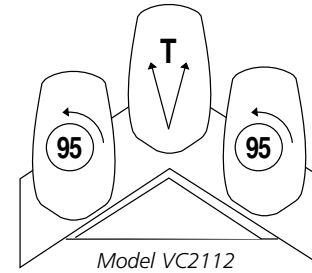

> How to Order

Choose one of the pre-select models or configure a model with the Specify All Options (SAO) forms provided at www.fedsig.com. For additional information on the Three-Pod Vector, call us at (800) 264-3578.

Pre-Select Models

All models include a permanent mount kit.

Three-Pod Vector (Halogen)

VC2101 (1) 95 FPM in Pods 1 & 3 and
(1) 175 FPM rotator in Pod 2

VC2112 (1) 95 FPM in Pods 1 & 3 and
(1) traffic clearing light in Pod 2

Three-Pod Vector SL (LED)

535300-00006 (3) Red Solaris LED modules
in Pods 1 & 3
(2) Red Solaris LED modules in Pod 2
(Dome colors: Red/Red/Red)

535300-00014 (3) Red Solaris LED modules
in Pods 1 & 3
(2) White Solaris LED modules in
Pod 2 (Not NFPA Compliant)
(Dome colors: Red/White/Red)

535300-00010 (3) Blue Solaris LED modules
in Pods 1 & 3
(2) Blue Solaris LED modules in Pod 2
(Dome colors: Blue/Blue/Blue)

535300-00011 (3) Amber Solaris LED modules
in Pods 1 & 3
(2) Amber Solaris LED modules in Pod 2
(Dome colors: Amber/Amber/Amber)

Optional Mounting Kit

VC21MK Magnetic Mount Kit (ordered separately)

SAO Forms

3PVC-WKS Halogen only
3PVC SL-WKS Solaris LED or Solaris LED/Halogen
combinations

Pre-Select Models

Legend			
	95 FPM rotator	2A	(2) Amber Solaris
		3A	(3) Amber Solaris
	175 FPM rotator	2B	(2) Blue Solaris
		3B	(3) Blue Solaris
	Traffic Clearing Light	2R	(2) Red Solaris
		3R	(3) Red Solaris
		2W	(2) White Solaris

	Halogen	LED
Physical Specification		
Current Draw	12.9A (per bar)	1.0A* (each reflector)
Physical Specifications		
Length	20.5 in (52.1 cm)	
Width	19.0 in (48.3 cm)	
Height	5.9 in (15.0 cm)	
Ship Weight		
	14.0 lbs (6.4 kg)	18.0 lbs (8.2 kg)

*Amp draws stated at "steady-on" for both rotating and flashing lights. During normal operation, amp draw of flashing lights may be as much as 50% lower than stated amount.

2645 Federal Signal Drive, University Park, IL 60484-0975
Tel.: (800) 264-3578 • Fax: (800) 682-8022
www.fedsig.com

Vector, Solaris and Intelli-Flash are trademarks of Federal Signal Corporation.

©2010 Federal Signal Corporation. M1515 I 1207