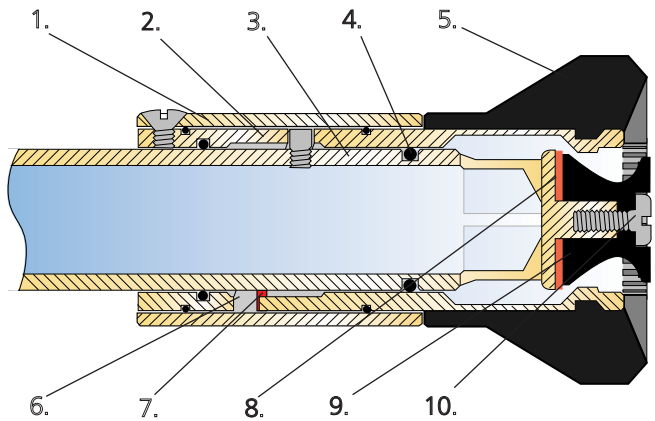

Article No: JET30110 / 30120

JET SET Fog/Jet Nozzle

How to operate

Twist the nozzle head to select flow and fog angle.
Shut off › Mini Jet › Protecting screen ›
Long range fog › 300 lpm Jet › 150 lpm Jet

Applications

Firefighting with fog or jet. Supplies multiple setting-choices, merely selected by twisting the nozzle head.

Operating pressure

2 - 10 bar

Weight

2.3 Kg with 2" thread connection

Measurements

Length: 38 cm with 2" thread connection
Nozzle Ø: 8.3 cm

Connections

1" or 2" BSP male threads

Capacities

Material

1. Friction Cover .....Chromeplated Brass
2. Maneuvering .....Chromeplated Brass
3. Center .....Chromeplated Brass
4. O-rings.....Nitril rubber
5. Rubber Head .....High quality rubber
6. Oil .....Silicone oil
7. Max Fog Fix .....Brass
8. Seal .....Vulkolan
9. Baffle.....Delrin
10. Screws (All).....Stainless steel
11. Handle (Cover) .....PVC (plastic)

Pressure Bar	Mini Jet		Fog 110°		Full Jet		Half Jet	
	Flow lpm	Range meters	Flow lpm	Range meters	Flow lpm	Range meters	Flow lpm	Range meters
6	0-55	19	310	9-15	315	31	160	28
10	0-72	25	390	17-25	370	37	190	36