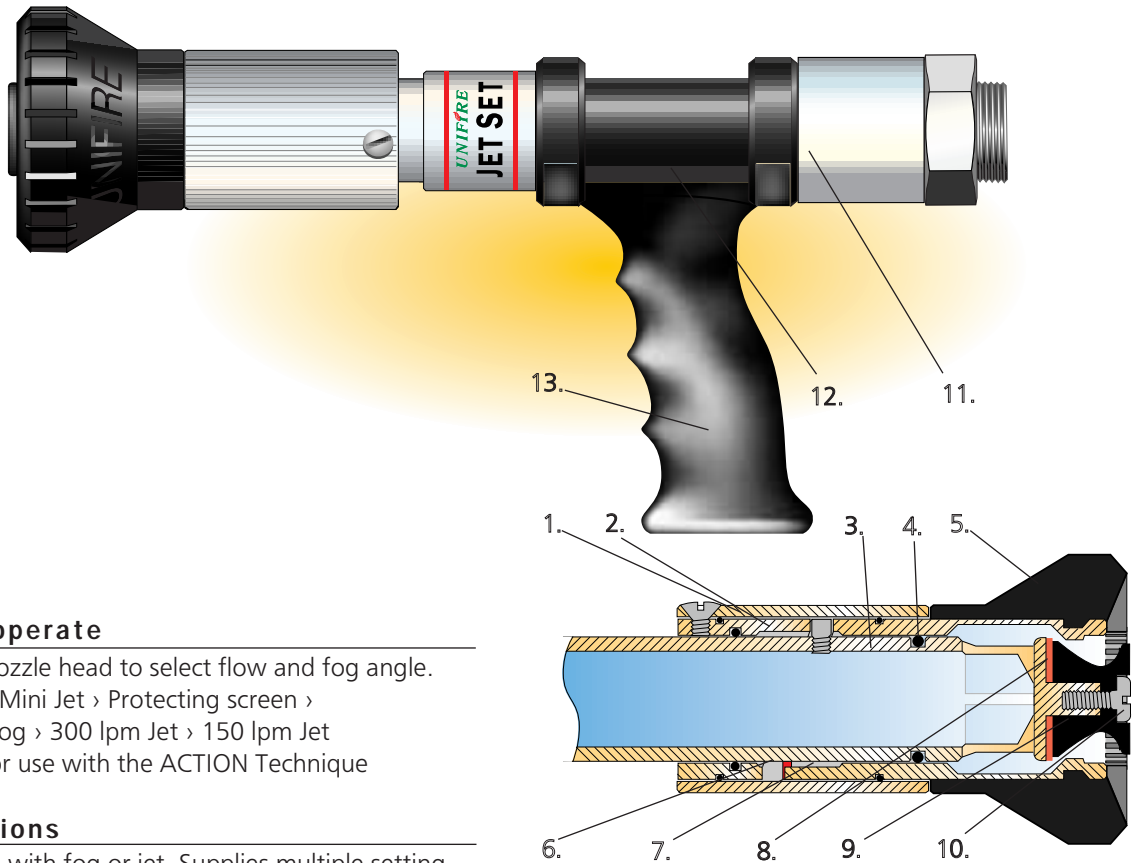

Article No: JET30310 / 30320

JETSET Pistol Fog/Jet Nozzle

How to operate

Twist the nozzle head to select flow and fog angle.
Shut off › Mini Jet › Protecting screen ›
20° Powerfog › 300 lpm Jet › 150 lpm Jet
Intended for use with the ACTION Technique

Applications

Firefighting with fog or jet. Supplies multiple setting-choices, merely selected by twisting the head.

Operating pressure

2 - 10 Bar

Weight

2.6 Kg with 1" BSP male threads

Measurements

Length: 33 cm with 1" male threads
Nozzle Ø: 8.3 cm

Connections

1" or 2" BSP Male threads, swivelling connection.

Capacities

Material

1. Friction Cover .....Chromeplated Brass
2. Maneuvering .....Chromeplated Brass
3. Center .....Chromeplated Brass
4. O-rings.....Nitril rubber
5. Rubber Head .....Chloroprene rubber
6. Lubrication .....Silicone oil
7. Max Fog Fix roll .....Brass
8. Seal .....Vulkolan
9. Baffle.....POM
10. Screws (All).....Stainless steel
11. Swivel.....Chromeplated Brass /Teflon
12. Pipes.....Acidproof stainless steel
13. Pistol Grip .....Rubber / Stainless steel

Pressure Bar	Mini Jet		Fog 110°		Full Jet		Half Jet	
	Flow lpm	Range meters	Flow lpm	Range meters	Flow lpm	Range meters	Flow lpm	Range meters
6	0-55	19	310	9-15	315	31	160	28
10	0-72	25	390	17-25	370	37	190	36