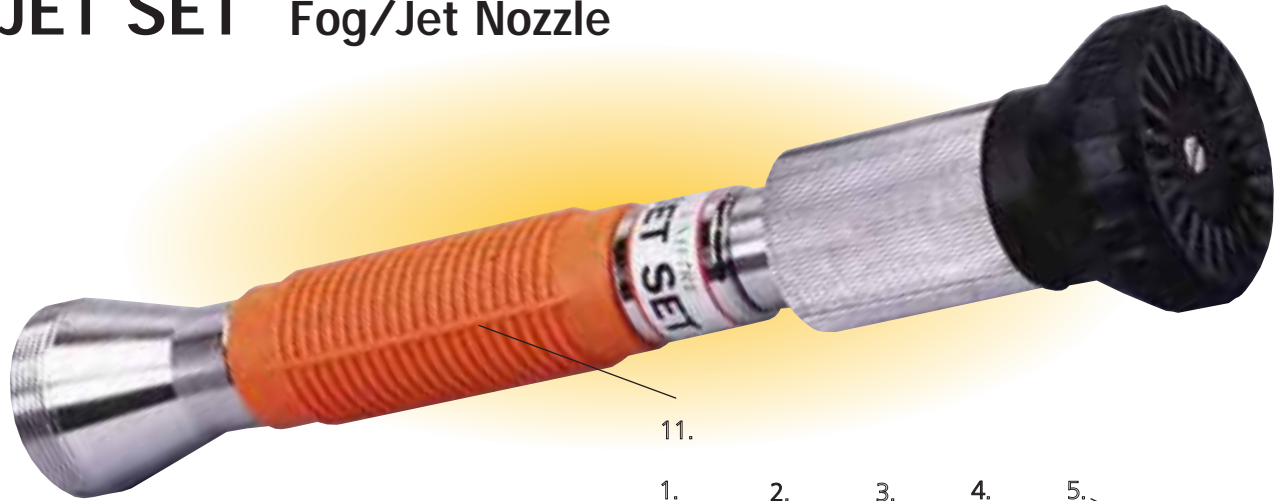

Article No: JET30110 / 30120

# JET SET Fog/Jet Nozzle