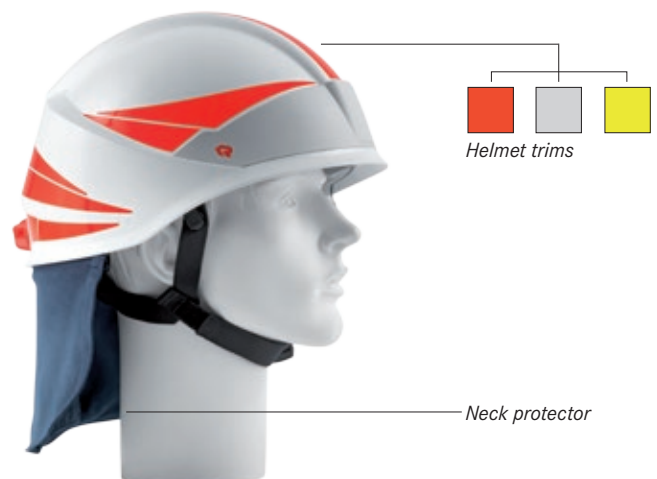

Options and accessories

Face shield, also suitable for eyeglass wearers

15685001	Clear, mounted on helmet
156850	Clear, loose as spare part

Eye protector, also suitable for eyeglass wearers

156854	Clear, mounted on helmet
15685402	Clear, loose as spare part
15685401	Tinted, mounted on helmet
15685403	Tinted, loose as spare part

Helmet trims, made from 3M Scotchlite film

157264	Color: red, mounted on helmet
157265	Color: silver, mounted on helmet
157266	Color: yellow, mounted on helmet
15726401	Color: red, loose as spare part
15726501	Color: silver, loose as spare part
15726601	Color: yellow, loose as spare part

Neck protector made from heat-resistant and flame-retardant materials

15686906	Standard neck protector, mounted on helmet
156869	Standard neck protector, loose as spare part

Lettering "FIRE & RESCUE", height: 2 cm

157091	Color: black
157902	Color: red
	Other lettering (city names, name tabs) on request

Helmet lamp

308001	Helmet lamp, explosion-proof

156854 Eye protector