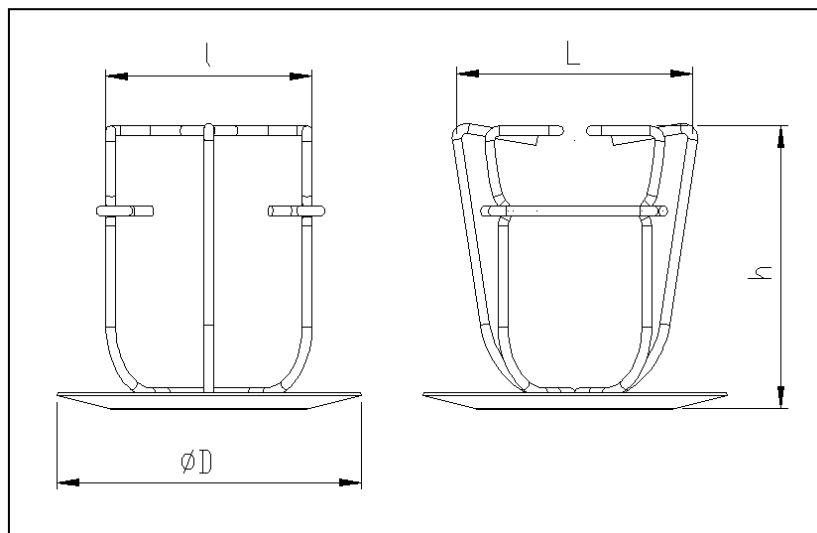

**SPRINKLER WATER SHIELD Ø93
AND GUARD ASSEMBLY**

**SPRINKLER WATER SHIELD Ø105
AND GUARD ASSEMBLY**

Référence	Descriptif	Filetage	Matière	Øl (mm)	ØL (mm)	h (mm)	ØD (mm)
PANIERCHRCOUP	1/2" Sprinkler Ø93 water shield and guard assembly	1/2"	Chrome Steel	67	72	82	93
PANIERCHRCOUP105	1/2" Sprinkler Ø105 water shield and guard assembly	1/2"	Chrome Steel	61	61	65	105