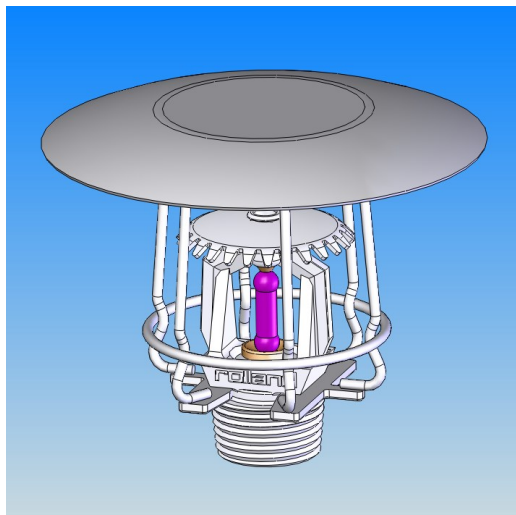

**SPRINKLER WATER SHIELD Ø93
AND GUARD ASSEMBLY**

**SPRINKLER WATER SHIELD Ø105
AND GUARD ASSEMBLY**

Référence	Descriptif	Filetage	Matière	Øl (mm)	ØL (mm)	h (mm)	ØD (mm)
PANIERCHRCOUP	1/2" Sprinkler Ø93 water shield and guard assembly	1/2"	Chrome Steel	67	72	82	93
PANIERCHRCOUP105	1/2" Sprinkler Ø105 water shield and guard assembly	1/2"	Chrome Steel	61	61	65	105