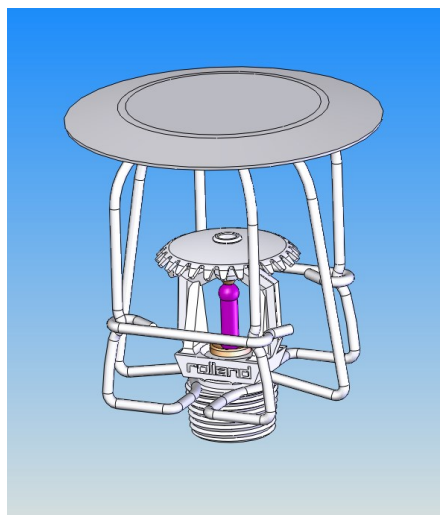

**SPRINKLER WATER SHIELD Ø93
AND GUARD ASSEMBLY**

**SPRINKLER WATER SHIELD Ø105
AND GUARD ASSEMBLY**

Référence	Descriptif	Filetage	Matière	Øl (mm)	ØL (mm)	h (mm)	ØD (mm)
PANIERCHRCOUP	1/2" Sprinkler Ø93 water shield and guard assembly	1/2"	Chrome Steel	67	72	82	93
PANIERCHRCOUP105	1/2" Sprinkler Ø105 water shield and guard assembly	1/2"	Chrome Steel	61	61	65	105